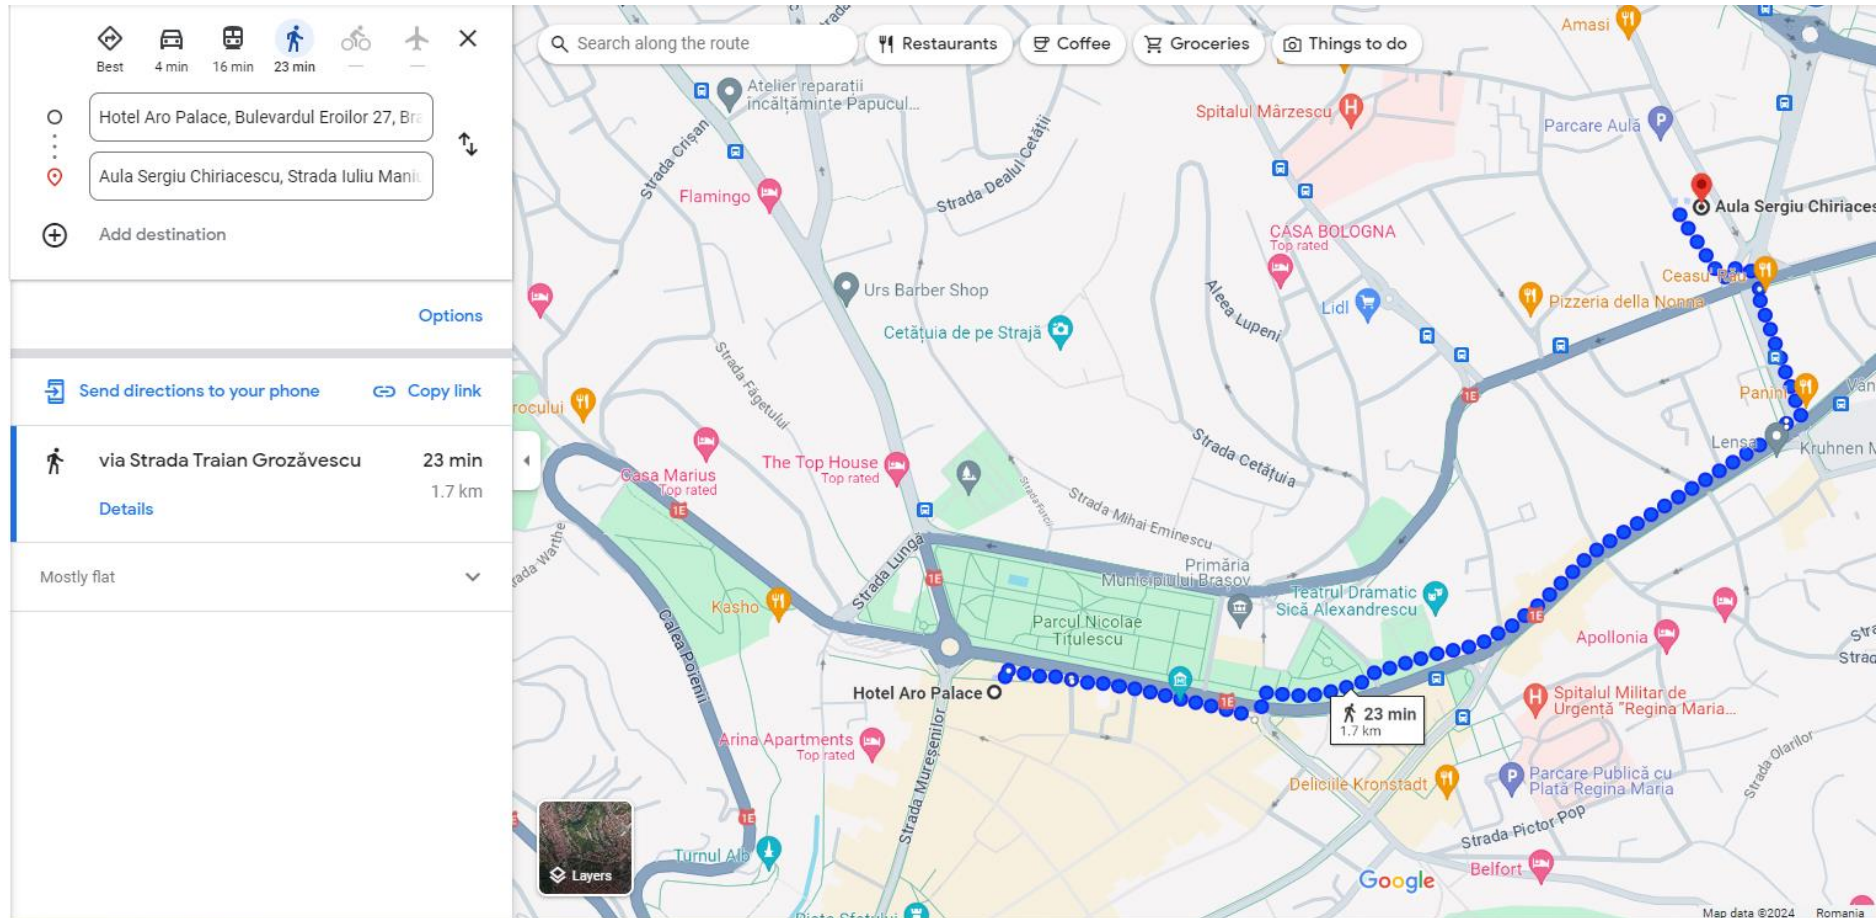

Accommodation

Aro Palace Hotel, 5* <https://aro-palace.ro/en/>

Booking via phone (24 / 7): +40 268 478 800 / +40 720 000 548

Booking via e-mail (M to F): rezervari@aro-palace.ro

IMPORTANT NOTICE: the number of rooms blocked for the conference is limited. By booking via phone or e-mail, to get the special rate, please mention: **PARTICIPANT AT THE CARL LOPER CONFERENCE!**

The special rate is valid only for the number of rooms blocked for the conference. Rooms are blocked until July 15th, 2024. Please book the hotel as soon as possible.